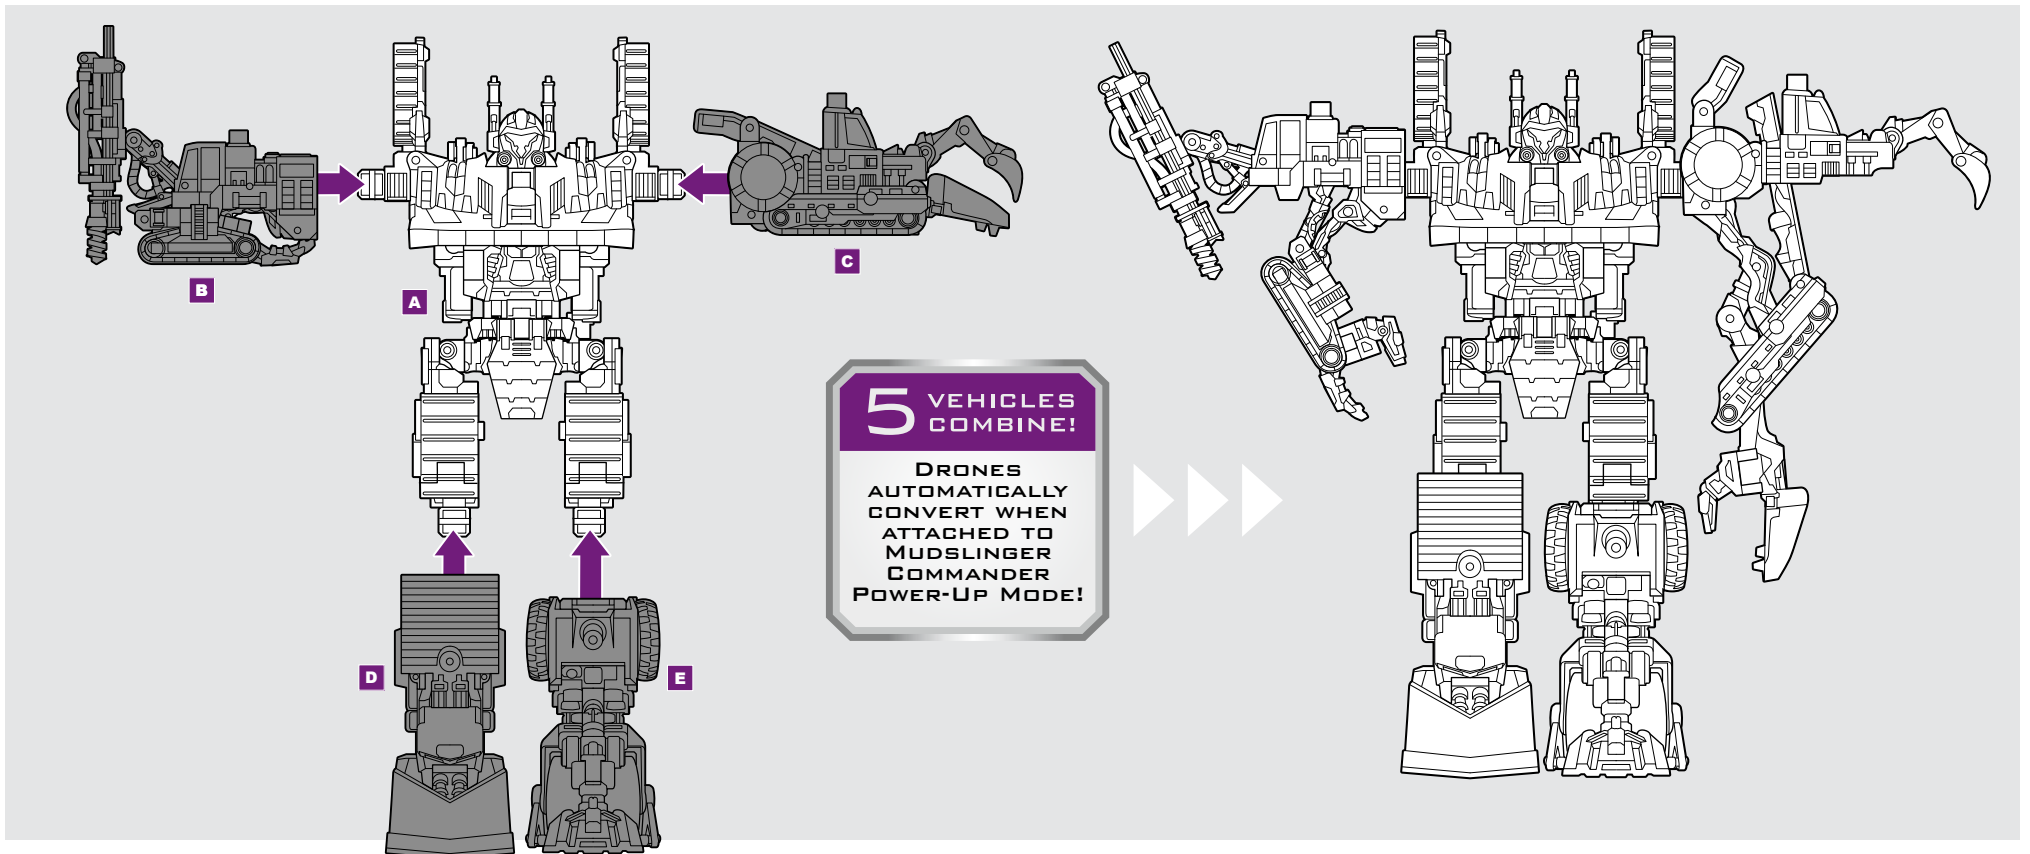

© 2010 Hasbro. All Rights Reserved.
TM & ® denote U.S. Trademarks.
Manufactured under license from TOMY Company, Ltd.

Product and colors may vary.

Some poses may require hand support.

Retain instructions for future reference.

- MINI-CONS® (SOLD SEPARATELY) AND DRONE VEHICLES ATTACH TO POWER-UP ANY COMMANDER FIGURE (SOLD SEPARATELY)!