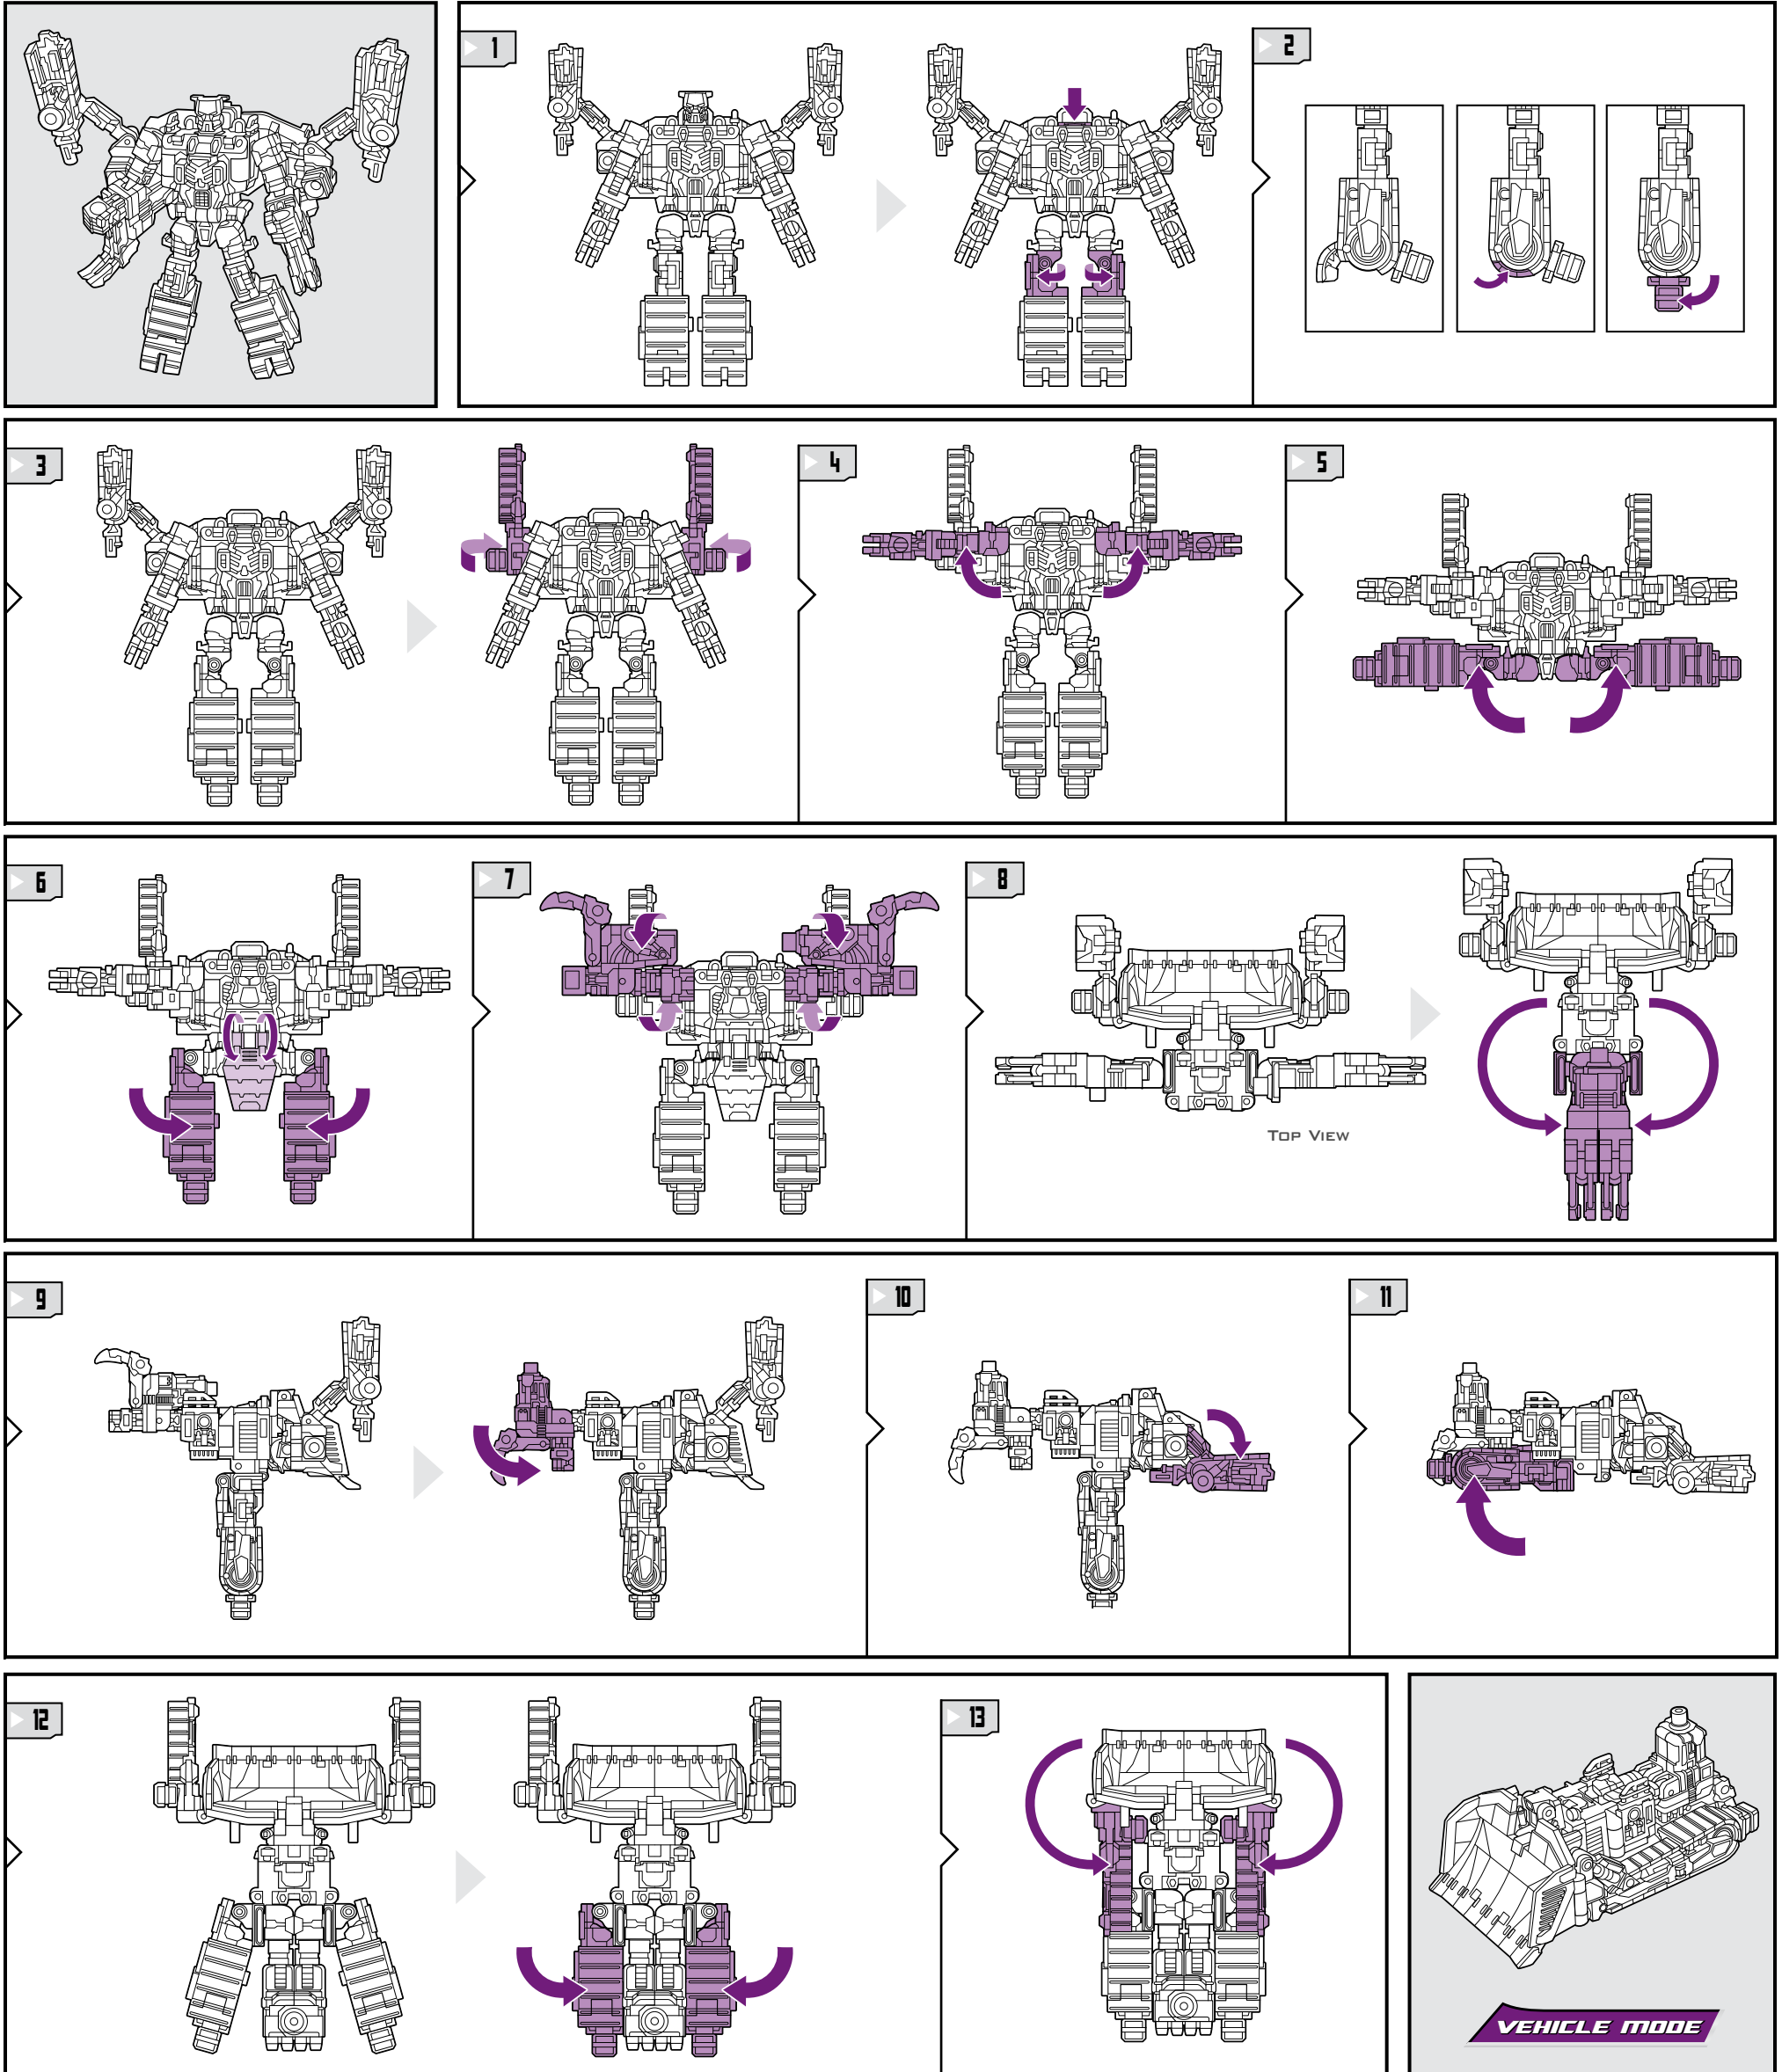

CHANGING TO VEHICLE MODE

REVERSE ORDER OF INSTRUCTIONS
TO CONVERT BACK TO ROBOT.